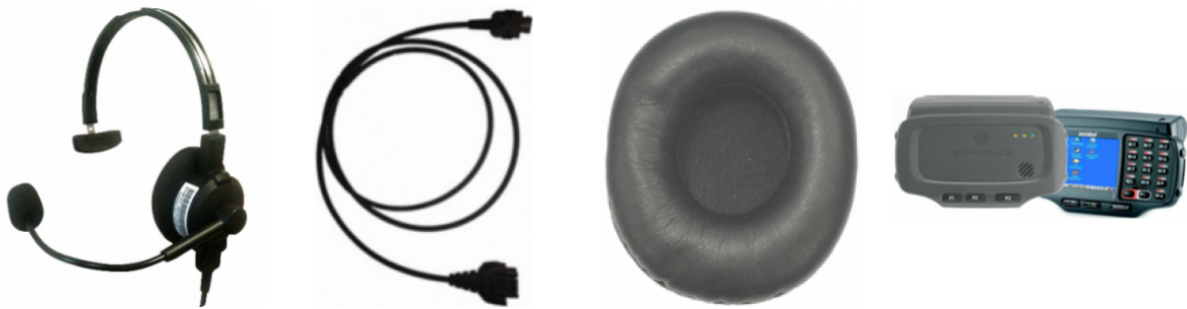

(Headsets - Light weight)

STANDARD WIRED HEADSET KIT FOR FOR MOTOROLA/SYMBOL WT4000/VOW SERIE TERMINALS (2 PIECES)

Weight	102 g (68g without cable)
Main color	Black
Material	Multiple (ABS plastic structure / headband with metal bands)
Size	Universal
Cable length	115 cm
Cable type	Straight cable

Standard industrial wired headset with connector for Zebra-Motorola-Symbol WT4000 (WT4XXX) / VOW terminals

+ comfort earpad cushion cover in artificial leather and soft foam, which is particularly efficacious and pleasant to wear in rugged environments (noisy, freezers, etc.)

In addition to being very light, comfortable and remarkably robust, its parts are quickly interchangeable when needed, allowing you to eliminate costly downtime due to repairs:

- The cable can be easily replaced thanks to the HRS connector
- The headband is also replaceable, just 2 screws to unscrew and screw back
- The earpiece-microphone part is available as a spare part

This kit is composed of:

- a standard wired headset for Zebra-Motorola-Symbol WT4000 / VOW terminals (SH-SDHS4WT4XXX)
- a leatherette speaker cover foam (SA-SDHSFOAMEAR2)

Each headset is delivered with one unique cable SC-SDHS4&WT4XXX (to WT4000/VOW)