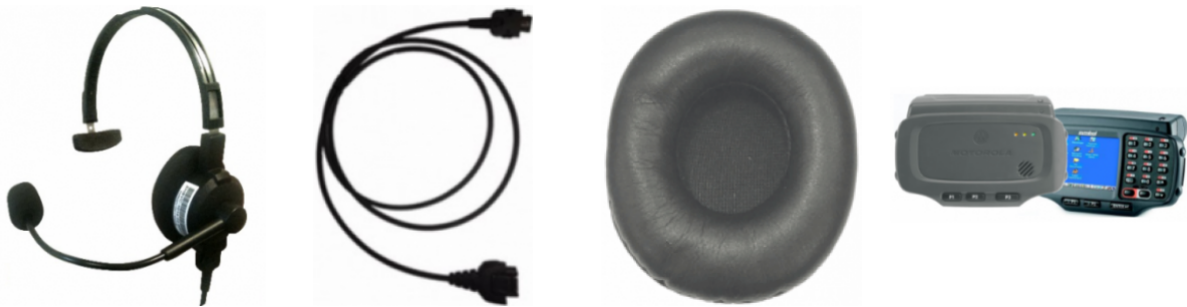

# SK-SDHS4WT4X-F2

( Headsets - Light weight )

## STANDARD WIRED HEADSET KIT FOR FOR MOTOROLA/SYMBOL WT4000/VOW SERIE TERMINALS (2 PIECES)

Weight	102 g ( 68g without cable )
Main color	Black
Material	Multiple ( ABS plastic structure / headband with metal bands )
Size	Universal
Cable length	115 cm
Cable type	Straight cable

Standard industrial wired headset with connector for Zebra-Motorola-Symbol WT4000 (WT4XXX) / VOW terminals

+ comfort earpad cushion cover in artificial leather and soft foam, which is particularly efficacious and pleasant to wear in rugged environments (noisy, freezers, etc.)

In addition to being very light, comfortable and remarkably robust, its parts are quickly interchangeable when needed, allowing you to eliminate costly downtime due to repairs:

- The cable can be easily replaced thanks to the HRS connector
- The headband is also replaceable, just 2 screws to unscrew and screw back
- The earpiece-microphone part is available as a spare part